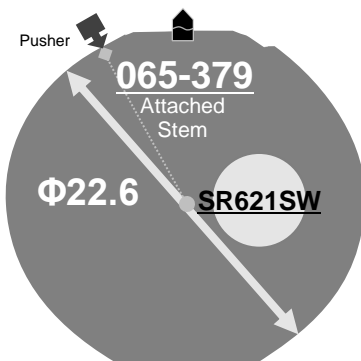

Size <ligne>	10 ½'''	
Height <mm>	3.45	6P89 3.85
Accuracy <per Month>	±20 sec	
Battery Life	3 years	

Battery consumption could be minimum by pulling out the stem

Balance Weight <μN.m>	Minute 0.40 Second 0.07 Small 0.02 24 hour 0.13
---------------------------------	--

Original Package	1,000pcs
-------------------------	----------

High Hand Ver.
6P8B

Time measurement

Accuracy

The unit (gate) time of measurement must be set at "10 sec." and the measurement must be performed in the form of complete watch.