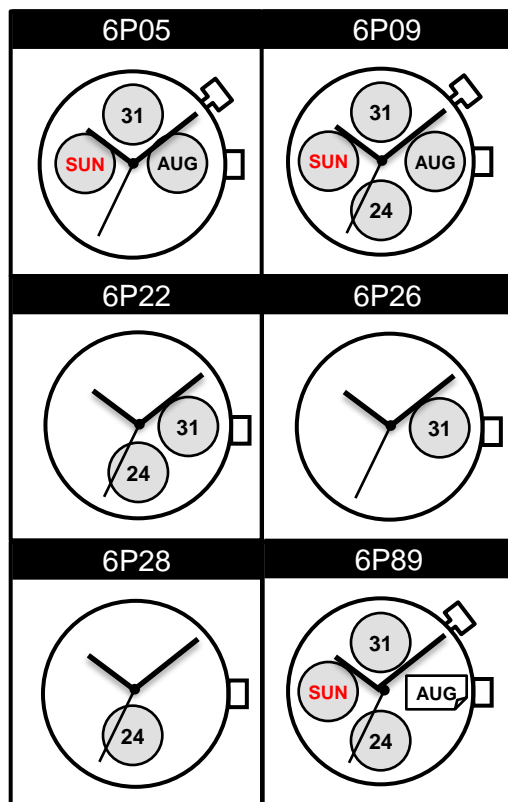

Size <ligne>	10 ½'''	
Height <mm>	3.45	6P89 3.85
Accuracy <per Month>	±20 sec	
Battery Life	3 years	

Battery consumption could be minimum by pulling out the stem

Balance Weight <μN.m>	Minute 0.40 Second 0.07 Small 0.02 24 hour 0.13
---------------------------------	--

Original Package	1,000pcs
-------------------------	----------

High Hand Ver.
6P8B

Time measurement

Accuracy

The unit (gate) time of measurement must be set at "10 sec." and the measurement must be performed in the form of complete watch.

Setting the Month

DO NOT set Month when DATE hand between 26th - 31th

Setting the Time and Day

Setting the Date

DO NOT set Day and Date between 9:00pm - 1:00am