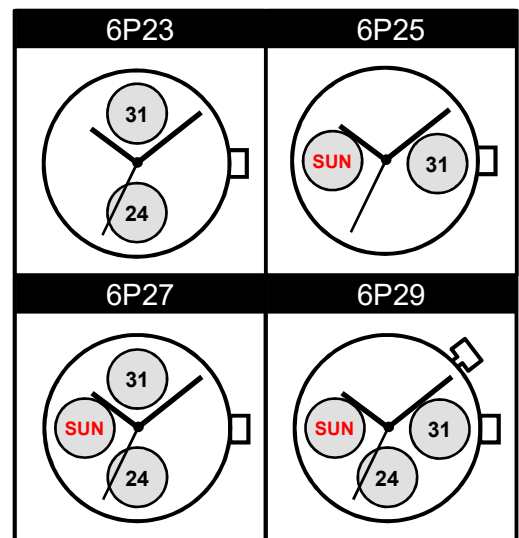

6P23 6P25 6P27 6P29

Size <ligne>	10 ½'''
Height <mm>	3.45
Accuracy <per Month>	±20 sec
Battery Life	3 years

Battery consumption could be minimum by pulling out the stem

Balance Weight <μN.m>	Minute 0.30 Second 0.07 Small 0.02 24 Hour 0.137(Except 6P25)
---------------------------------	--

Original Package	1,000pcs
-------------------------	----------

High Hand Ver.
6P57
6P73
6P75
6P77
6P79

Time measurement

Accuracy
The unit (gate) time of measurement must be set at "10 sec." and the measurement must be performed in the form of complete watch.