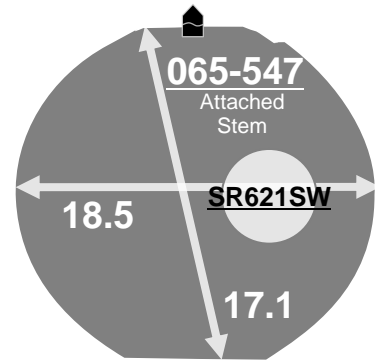

<b>Size</b> <ligne>	6 ¾ x 8'''
<b>Height</b> <mm>	2.71 (GL00 2.94)
<b>Accuracy</b> <per Month>	±20 sec
<b>Battery Life</b>	3 years (GL15 5 years)

Battery consumption could be minimum by pulling out the stem

<b>Balance Weight</b> <µN.m>	Minute 0.40 Second 0.09
---------------------------------	----------------------------

Featured by Shock Detection

<b>Original Package</b>	1,000pcs
-------------------------	----------

SUN 7  
Day Date

<b>GL15</b> 	<b>GL10</b> 
<b>GL00</b> 	High Hand Ver. GL13

Assembled Hour Wheel  
Non Breakable Date Construction  
Dust Proof  
Covered Coil  
Super Quick Date Adjusting  
Easy Assembling on Flat Desk

**Time measurement**

**Accuracy**  
The unit (gate) time of measurement must be set at "10 sec." and the measurement must be performed in the form of complete watch.

10 sec 10 sec 10 sec

Setting the Time